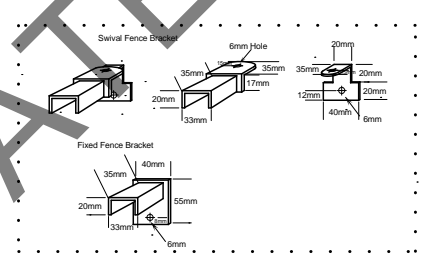

Production Drawing

8'x5' Fence Section

Page	Duragate Fence 5'
1 of 1	
DRAWING BY:	Ken Martini
Date:	02-23-2013
SCALE:	NA
File:	Duragate Fence 5'
Rev. #	
Date	