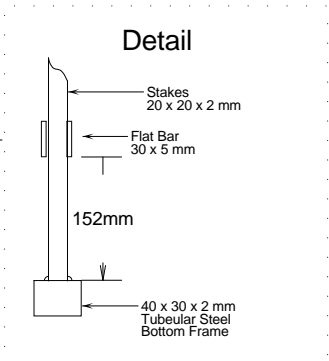

Production Drawing

8'x5' Fence Section

Page	Duragate Fence 5'
1 of 1	
DRAWING BY:	Ken Martini
Date:	02-23-2013
SCALE:	NA
File:	Duragate Fence 5'
Rev. #	
Date	