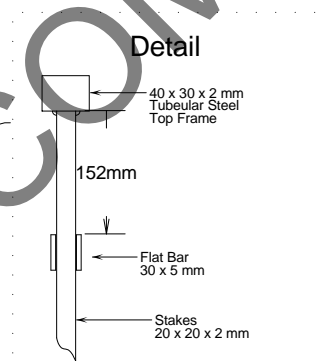

Production Drawing

8'x5' Fence Section

Page	Duragate Fence 5'
1 of 1	
DRAWING BY:	Ken Martini
Date:	02-23-2013
SCALE:	NA
File:	Duragate Fence 5'
Rev. #	
Date	