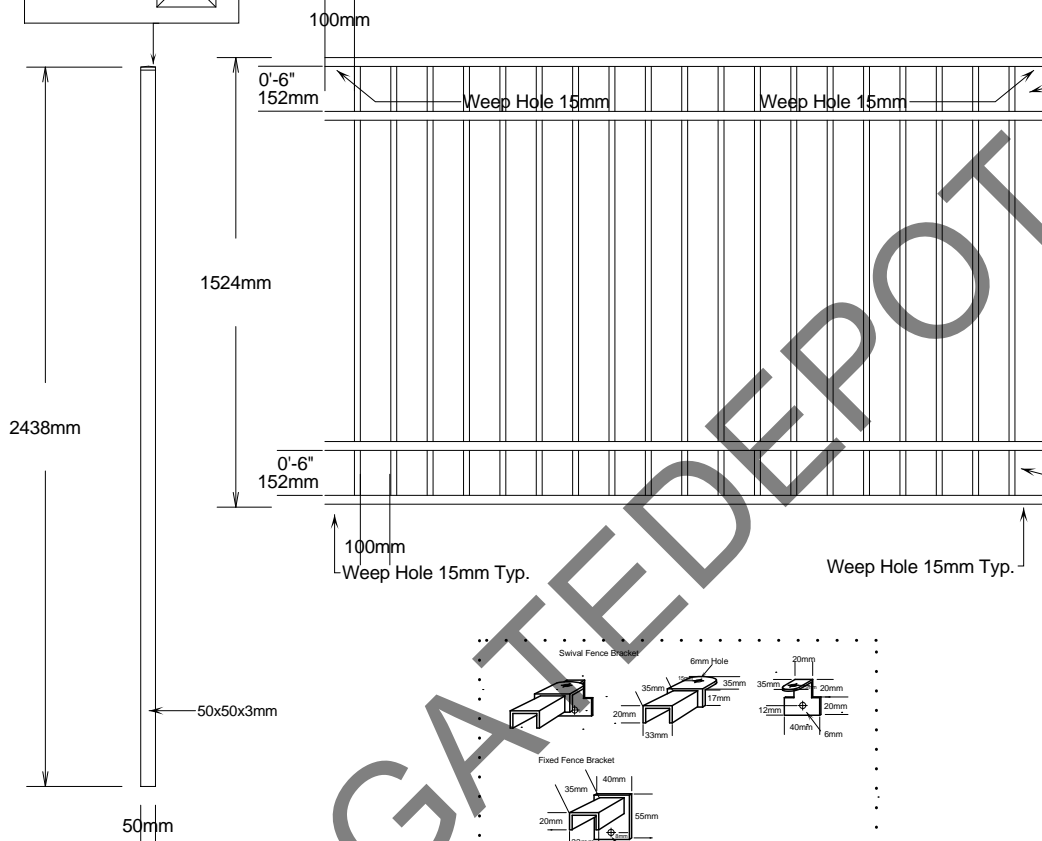

Production Drawing

8'x5' Fence Section

Page	Duragate Fence 5'
1 of 1	
DRAWING BY:	Ken Martini
Date:	02-23-2013
SCALE:	NA
File:	Duragate Fence 5'
Rev. #	
Date	