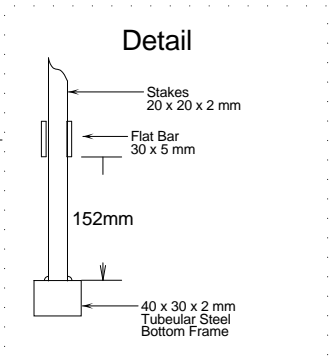

Production Drawing

8'x5' Fence Section with Speartips

Page	1	Of	1
Page #	Fence 5 with Spear Tips		
Date	DRAWING BY: Ken Martini		
Rev. #	Date: 02-23-2013		
	SCALE: NA		
	File: Fence 5		