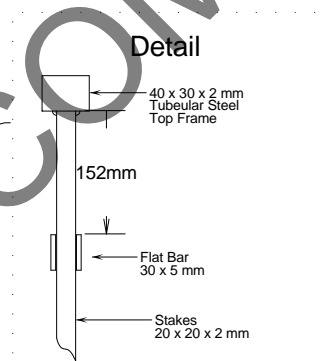

Production Drawing

8'x5' Fence Section with Speartips

Page	1	Of	1
Page #	Fence 5 with Spear Tips		
Date	DRAWING BY: Ken Martini		
Rev. #	Date: 02-23-2013		
	SCALE: NA		
	File: Fence 5		