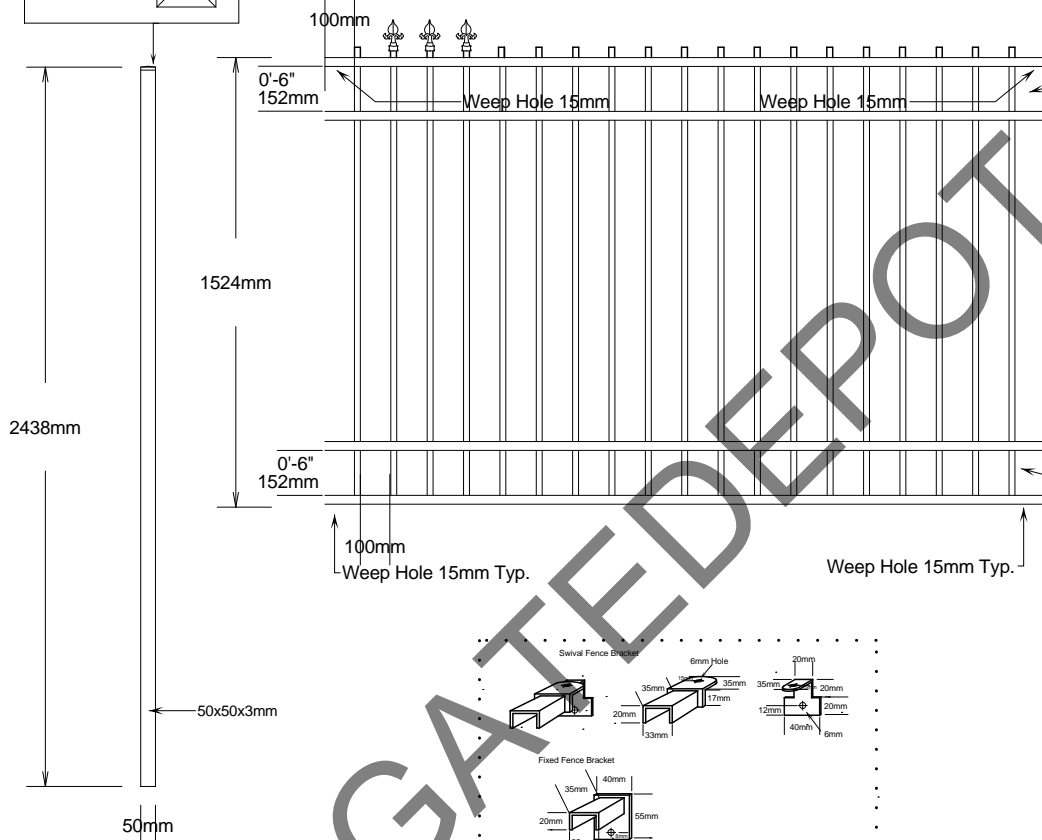

Production Drawing

8'x5' Fence Section with Speartips

Page	1	Of	1
Page #	Fence 5 with Spear Tips		
Date	DRAWING BY: Ken Martini		
Rev. #	Date: 02-23-2013		
	SCALE: NA		
	File: Fence 5		