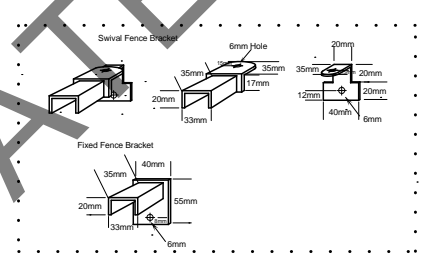

Production Drawing

8'x5' Fence Section with Speartips

Page	1	Of	1
Page #	Fence 5 with Spear Tips		
Date	DRAWING BY: Ken Martini		
Rev. #	Date: 02-23-2013		
	SCALE: NA		
	File: Fence 5		