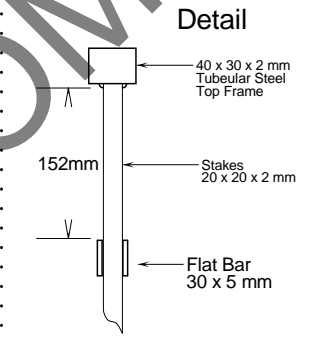

Production Drawing Fence Section 8'x6' with Spear Tips

Page 1 of 1	Fencing 6' with Spear Tips	Rev. #	
DRAWING BY: Ken Martini	Date		
Date: 02-23-2013	SCALE NA		
	File: Duragate Fencing 6'		