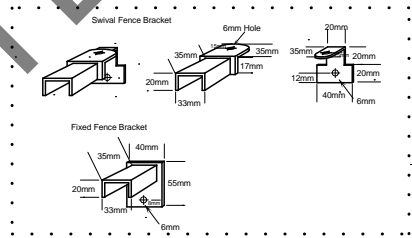

Production Drawing Fence Section 8'x6' with Spear Tips

Page 1 of 1	Fencing 6' with Spear Tips	Rev. #	
DRAWING BY: Ken Martini	Date		
Date: 02-23-2013	SCALE NA		
	File: Duragate Fencing 6'		