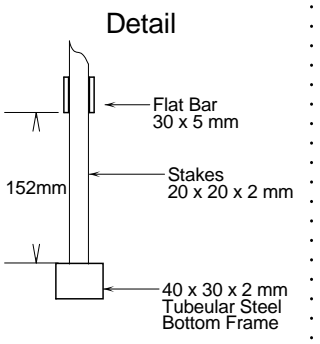

Production Drawing Fence Section 8'x6' with Spear Tips

Page 1 of 1	Fencing 6' with Spear Tips	Rev. #	
DRAWING BY: Ken Martini	Date		
Date: 02-23-2013	SCALE NA		
	File: Duragate Fencing 6'		