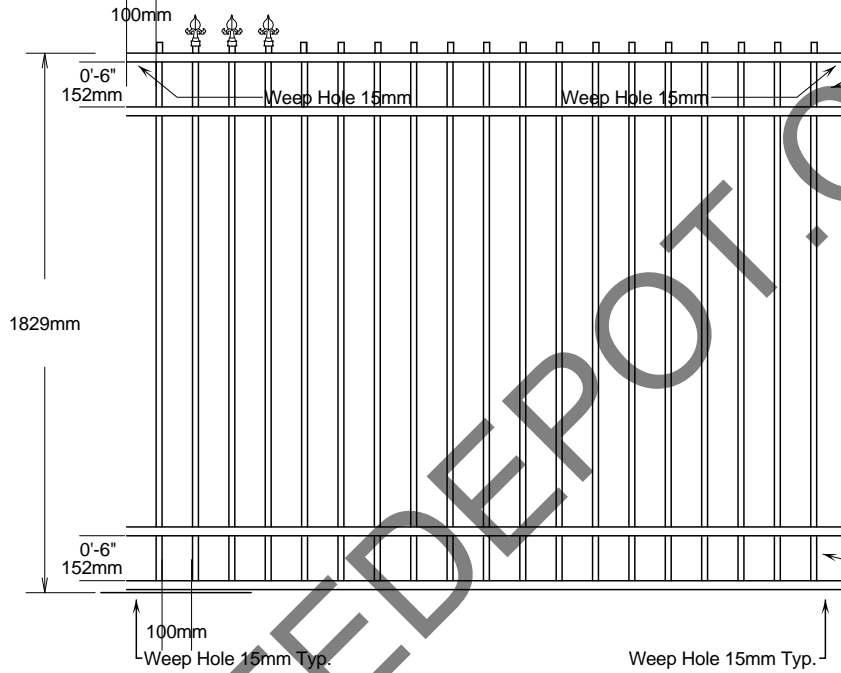

Production Drawing Fence Section 8'x6' with Spear Tips

Page 1 of 1	Fencing 6' with Spear Tips	Rev. #	
DRAWING BY: Ken Martini	Date		
Date: 02-23-2013	SCALE NA		
	File: Duragate Fencing 6'		