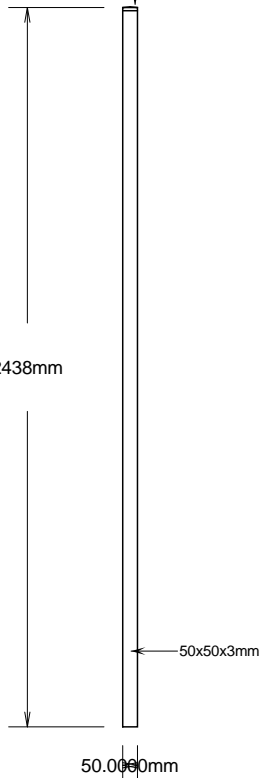

Production Drawing Fence Section 8'x6' with Spear Tips

Page 1 of 1	Fencing 6' with Spear Tips	Rev. #	
DRAWING BY: Ken Martini	Date		
Date: 02-23-2013	SCALE NA		
	File: Duragate Fencing 6'		