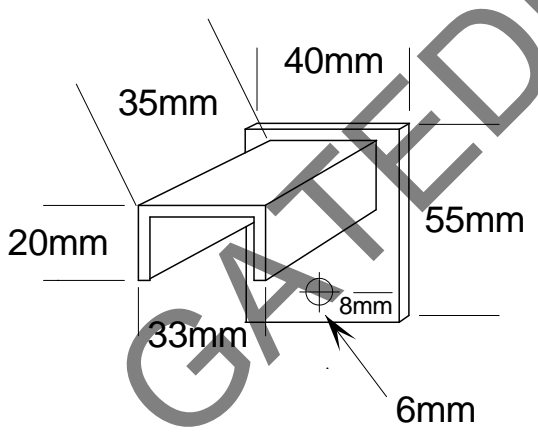

Production Drawing

Swival Fence Bracket

Fixed Fence Bracket

Page 1	Fence Swival & Straight Connectors	Date	Rev. #
DRAWING BY: Ken Martini			
Date: 02-23-2013	SCALE NA		