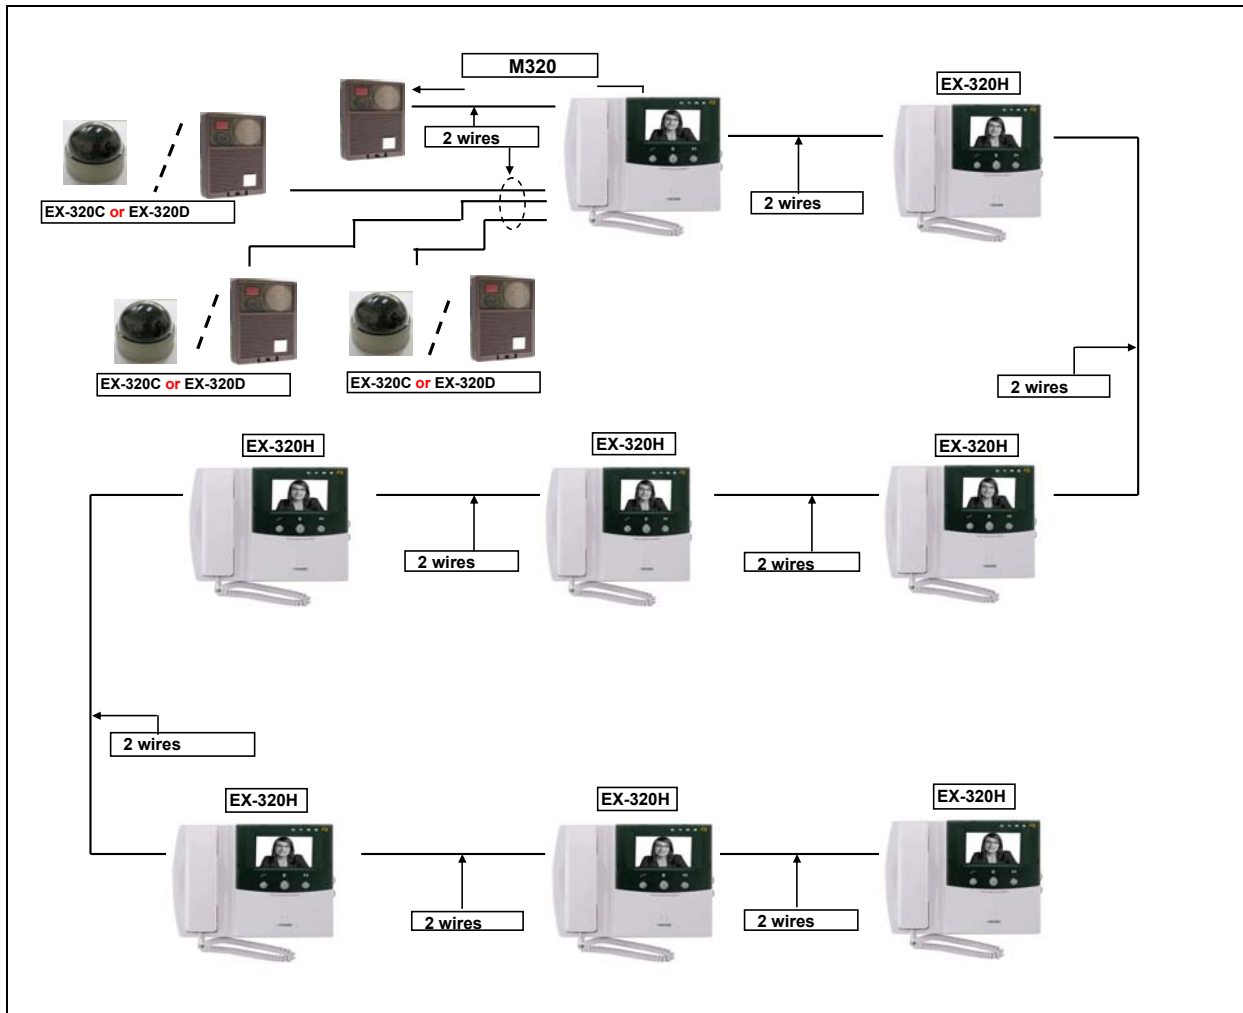

Wiring Diagram for Cyrex M320 (B/W) / MC750 (Color) Video Intercom System

M320: B/W Video Intercom System Kit- includes: 1 Master monitor and 1 door bell camera

EX-320H: B/W Expansion Monitor

EX-320D: B/W Expansion Door Camera

EX-320C: B/W Expansion Dome Camera

Wires: 18 to 24AWG

Monitors: The system supports a total of 8 monitors (1 Master and 7 expansions)
 Each monitor requires only 2 wires and is designed to be installed on a serial connection.
 24 to 18 AWG wires. Monitors are polarity sensitive.

Door Bell / Dome: The system supports a total of 4 cameras (Door bell / Dome). Door bell and expansion dome cameras are centrally connected to and powered by the master monitor
 Expansion cameras are non-polarity sensitive.