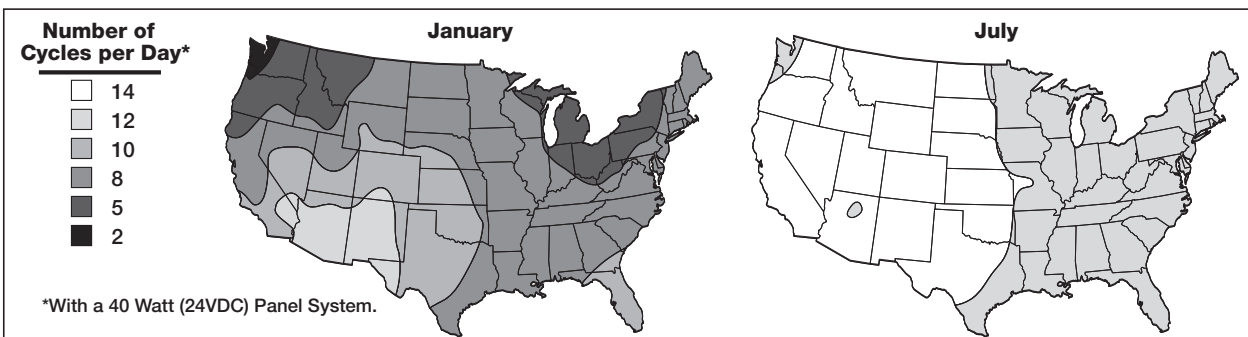

SOLAR PANEL INSTALLATION

For Viking Vehicular Gate Operators

NOTE –

1. Remember that the sun is your only source of energy.
2. The greater capacity of the batteries, the longer the system will operate on cloudy days.
3. If more specific information is needed, please consult with Viking Access Systems. For more information regarding solar energy refer to <http://www.nrel.gov>.