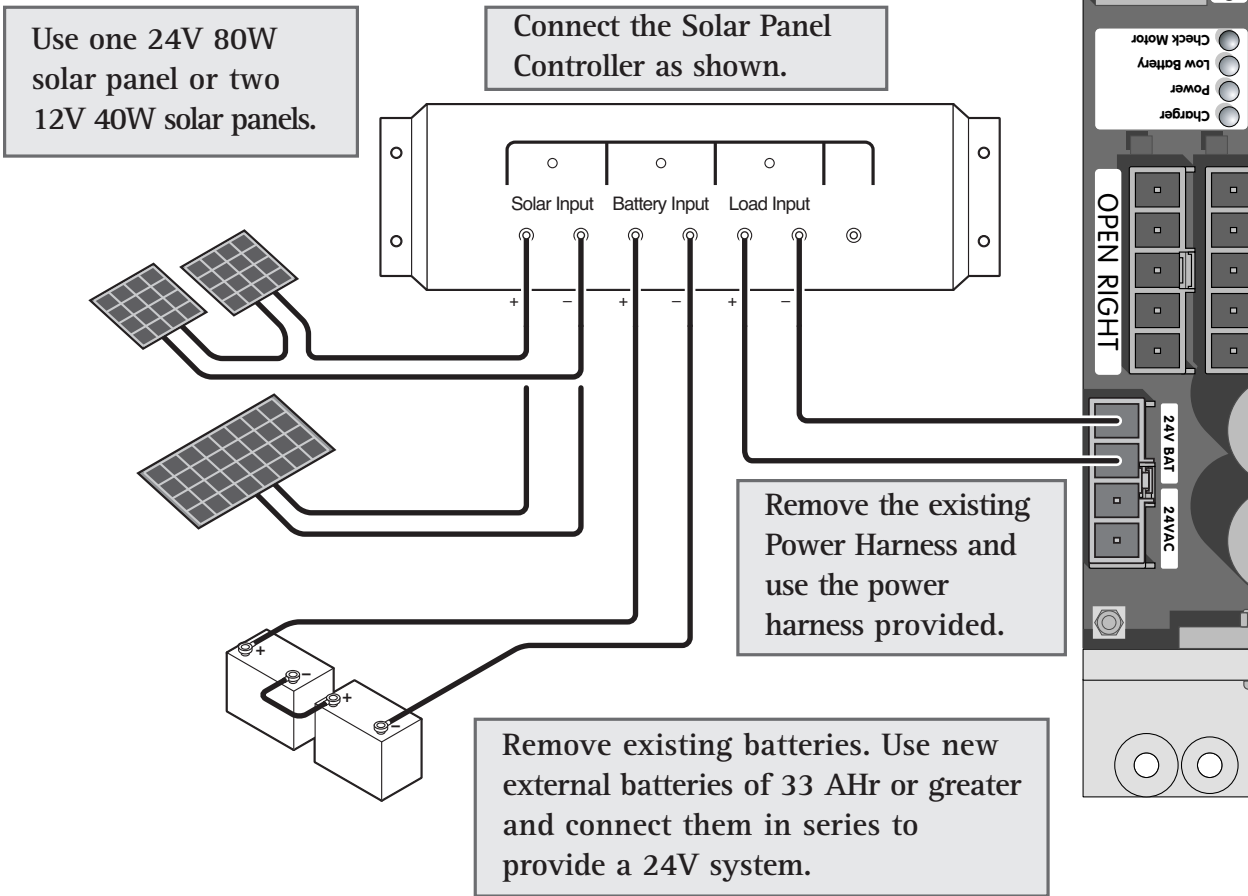

SOLAR PANEL INSTALLATION

For Viking Vehicular Gate Operators

NOTE –

1. Remember that the sun is your only source of energy.
2. The greater capacity of the batteries, the longer the system will operate on cloudy days.
3. If more specific information is needed, please consult with Viking Access Systems. For more information regarding solar energy refer to <http://www.nrel.gov>.